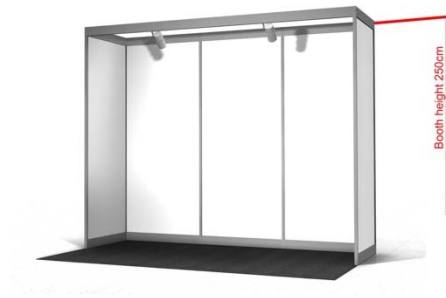

Example layouts of booth shell schemes

The below images are for illustration purposes only. A partial shell scheme will be provided for all exhibition booths with full walls to the rear.

6 m² (3 m wide x 2 m deep)

18 m² (6 m wide x 3 m deep)

9 m² (3 m wide x 3 m deep)

Mini booth 4 m² (2 m wide x 2 m deep)

Example shown with furniture. **Please note that no furniture is included.** Please order furniture in the shop. Request the link from the congress secretariat.