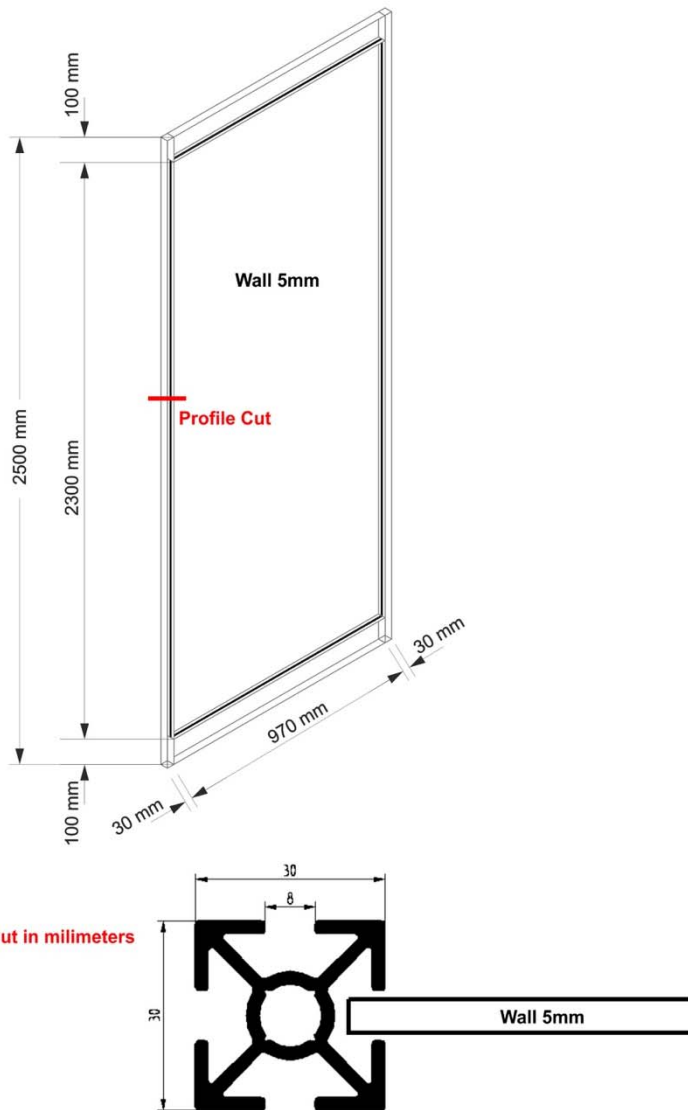

Technical view

Available carpet colour options